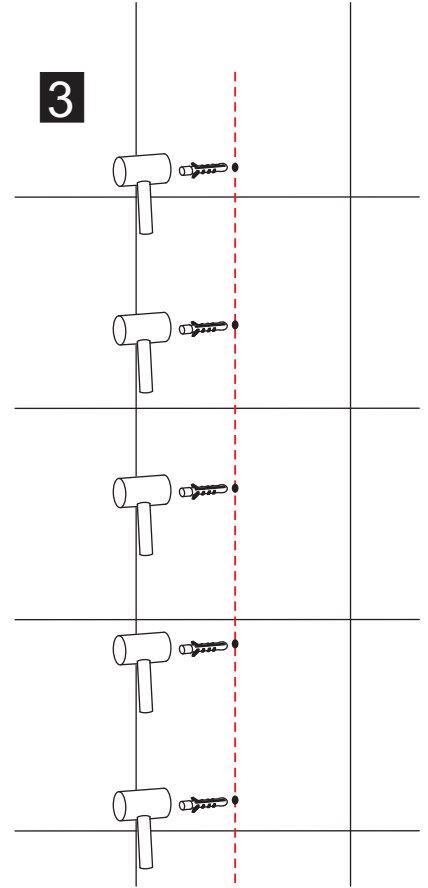

INSTALLATION MANUAL

BL-043

RoHS **CE** ISO9001:2000

BL-043

size	S1
700X1950	680-700
800X1950	780-800
900X1950	880-900
1000X1950	980-1000

1

2

3

4

5

6

7

1

2

3

1

2

3

4