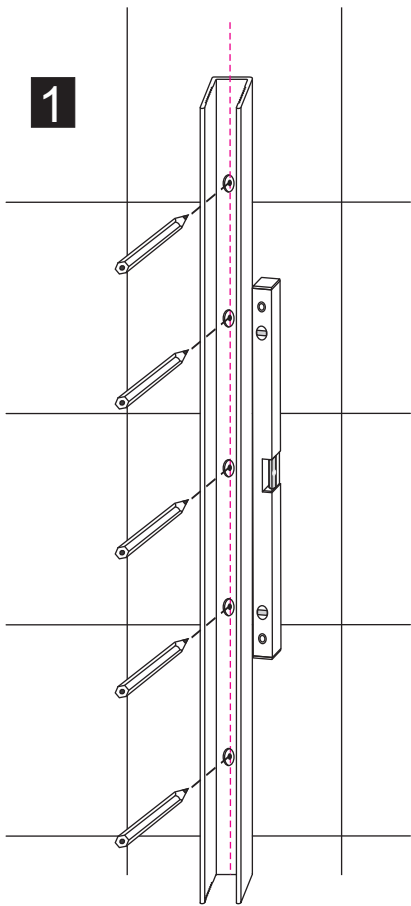

INSTALLATION MANUAL

BL-043

RoHS **CE** ISO9001:2000

BL-043

size	S1
700X1950	680-700
800X1950	780-800
900X1950	880-900
1000X1950	980-1000

1

2

3

2

3

4