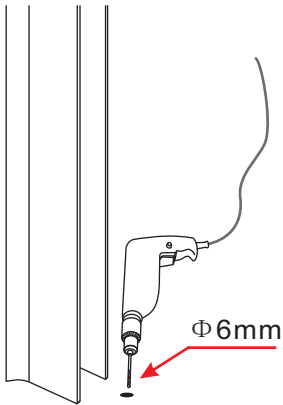

INSTALLATION MANUAL

BL-043

RoHS **CE** ISO9001:2000

BL-043

size	S1
700X1950	680-700
800X1950	780-800
900X1950	880-900
1000X1950	980-1000

1

2

3