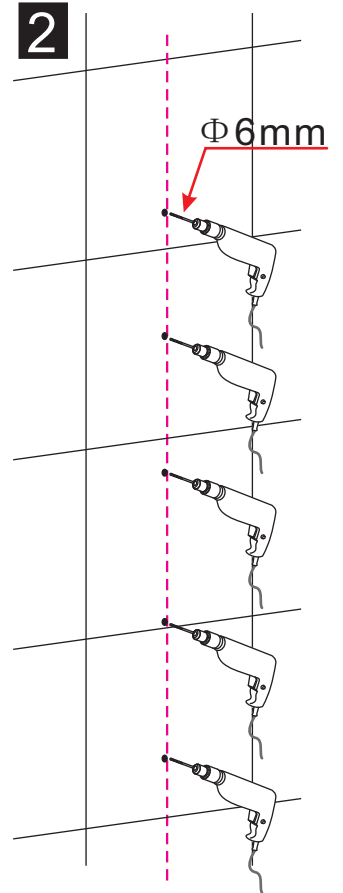

INSTALLATION MANUAL

BL-043

RoHS **CE** ISO9001:2000

BL-043

size	S1
700X1950	680-700
800X1950	780-800
900X1950	880-900
1000X1950	980-1000

1

2

3

2

3

4