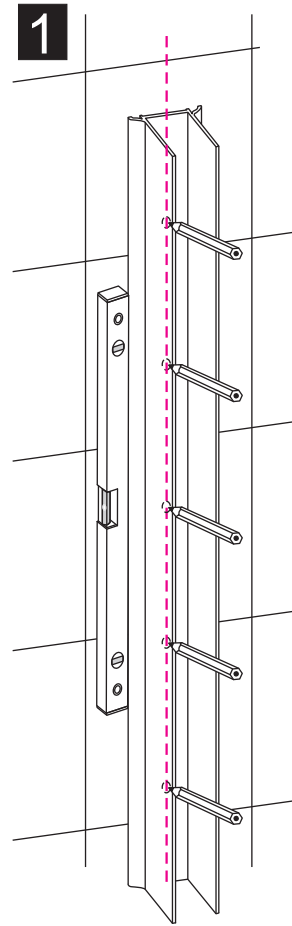

INSTALLATION MANUAL

BL-043

RoHS **CE** ISO9001:2000

BL-043

size	S1
700X1950	680-700
800X1950	780-800
900X1950	880-900
1000X1950	980-1000

1

2

3