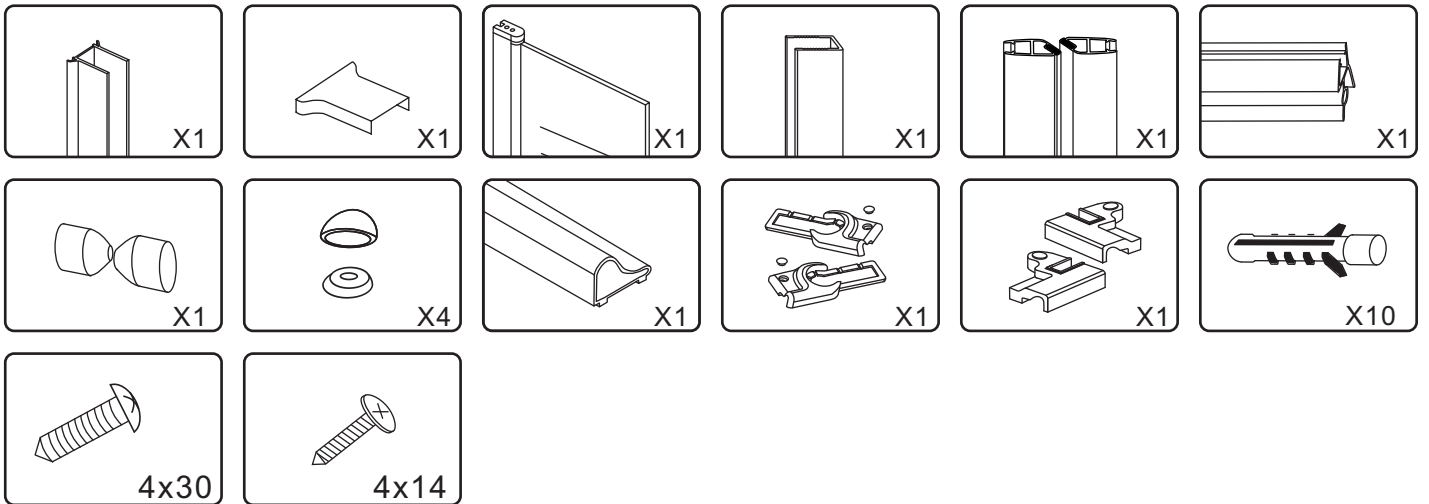

INSTALLATION MANUAL

BL-043

RoHS **CE** ISO9001:2000

BL-043

size	S1
700X1950	680-700
800X1950	780-800
900X1950	880-900
1000X1950	980-1000

1

2

3