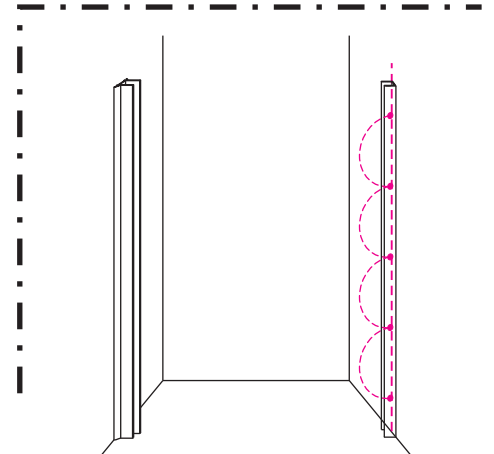

INSTALLATION MANUAL

BL-043

RoHS **CE** ISO9001:2000

BL-043

size	S1
700X1950	680-700
800X1950	780-800
900X1950	880-900
1000X1950	980-1000

1

2

3