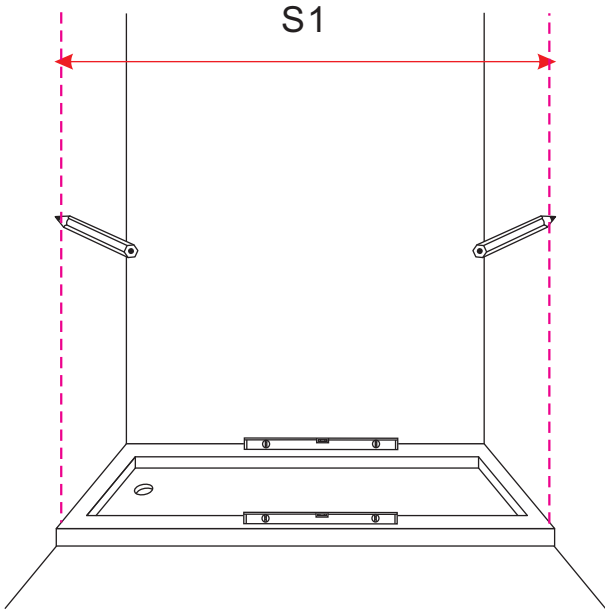

INSTALLATION MANUAL

BL-043

RoHS **CE** ISO9001:2000

BL-043

size	S1
700X1950	680-700
800X1950	780-800
900X1950	880-900
1000X1950	980-1000

1

2

3