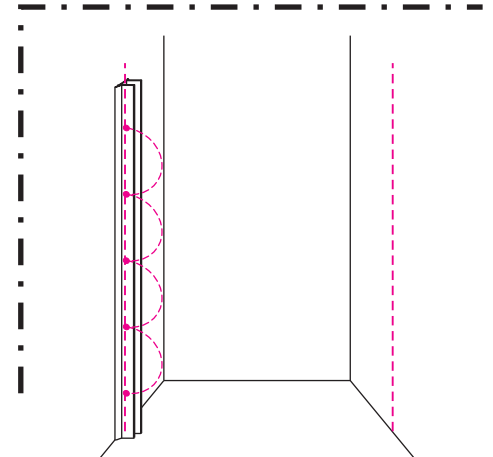

INSTALLATION MANUAL

BL-043

RoHS **CE** ISO9001:2000

BL-043

size	S1
700X1950	680-700
800X1950	780-800
900X1950	880-900
1000X1950	980-1000

1

2

3