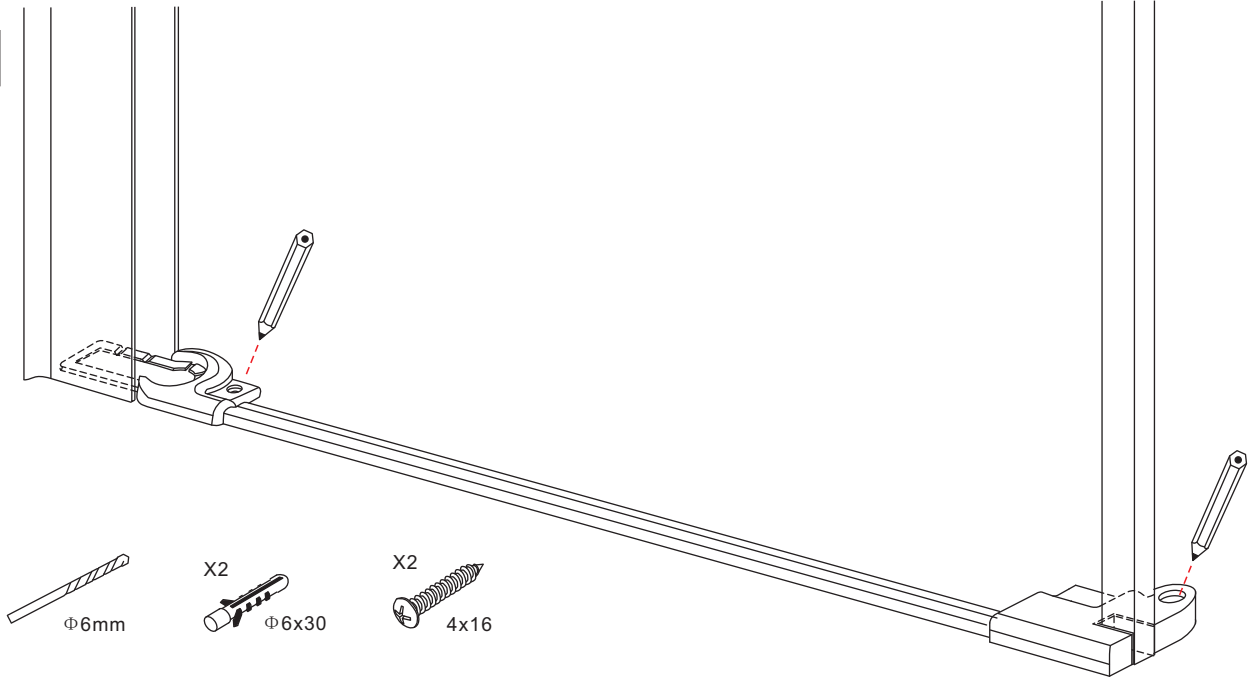

INSTALLATION MANUAL

BL-043

RoHS **CE** ISO9001:2000

BL-043

size	S1
700X1950	680-700
800X1950	780-800
900X1950	880-900
1000X1950	980-1000

1

2

3