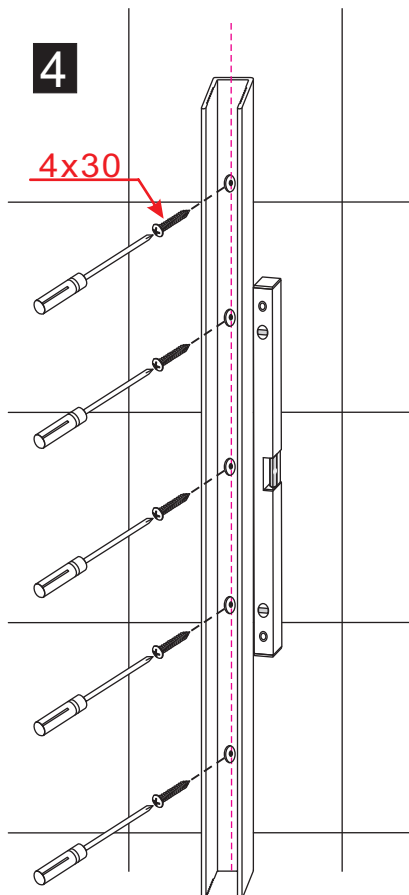

INSTALLATION MANUAL

BL-043

RoHS **CE** ISO9001:2000

BL-043

size	S1
700X1950	680-700
800X1950	780-800
900X1950	880-900
1000X1950	980-1000

1

2

3

2

3

4