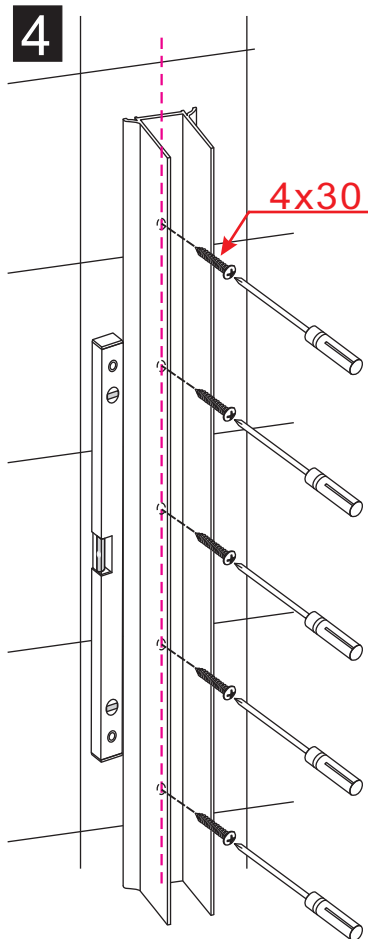

INSTALLATION MANUAL

BL-043

RoHS **CE** ISO9001:2000

BL-043

size	S1
700X1950	680-700
800X1950	780-800
900X1950	880-900
1000X1950	980-1000

1

2

3