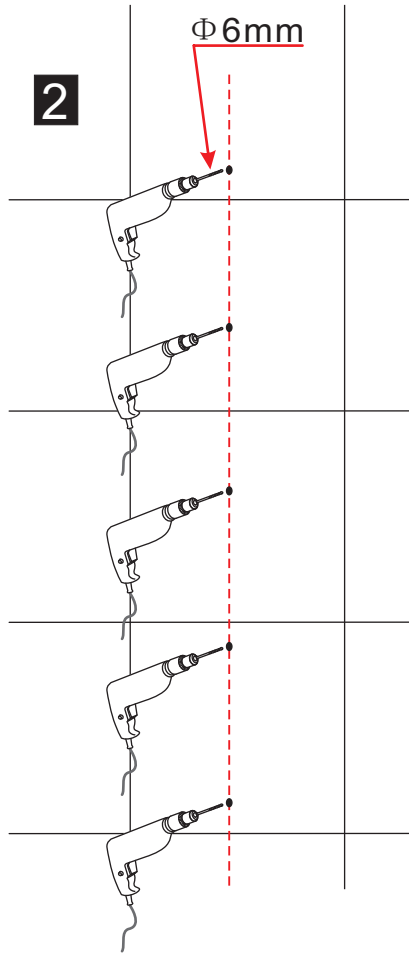

INSTALLATION MANUAL

BL-043

RoHS **CE** ISO9001:2000

BL-043

size	S1
700X1950	680-700
800X1950	780-800
900X1950	880-900
1000X1950	980-1000

1

2

3