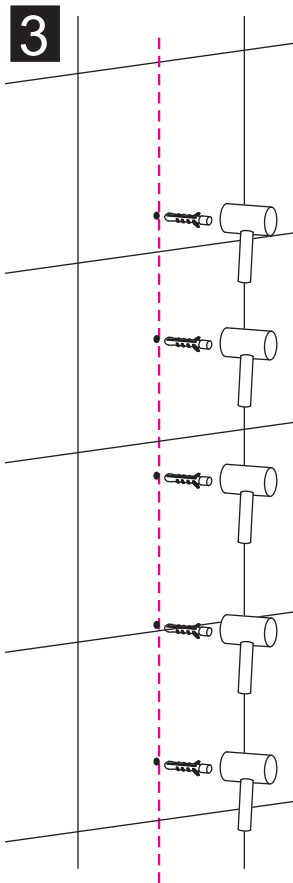

INSTALLATION MANUAL

BL-043

RoHS **CE** ISO9001:2000

BL-043

size	S1
700X1950	680-700
800X1950	780-800
900X1950	880-900
1000X1950	980-1000

1

2

3

2

3

4