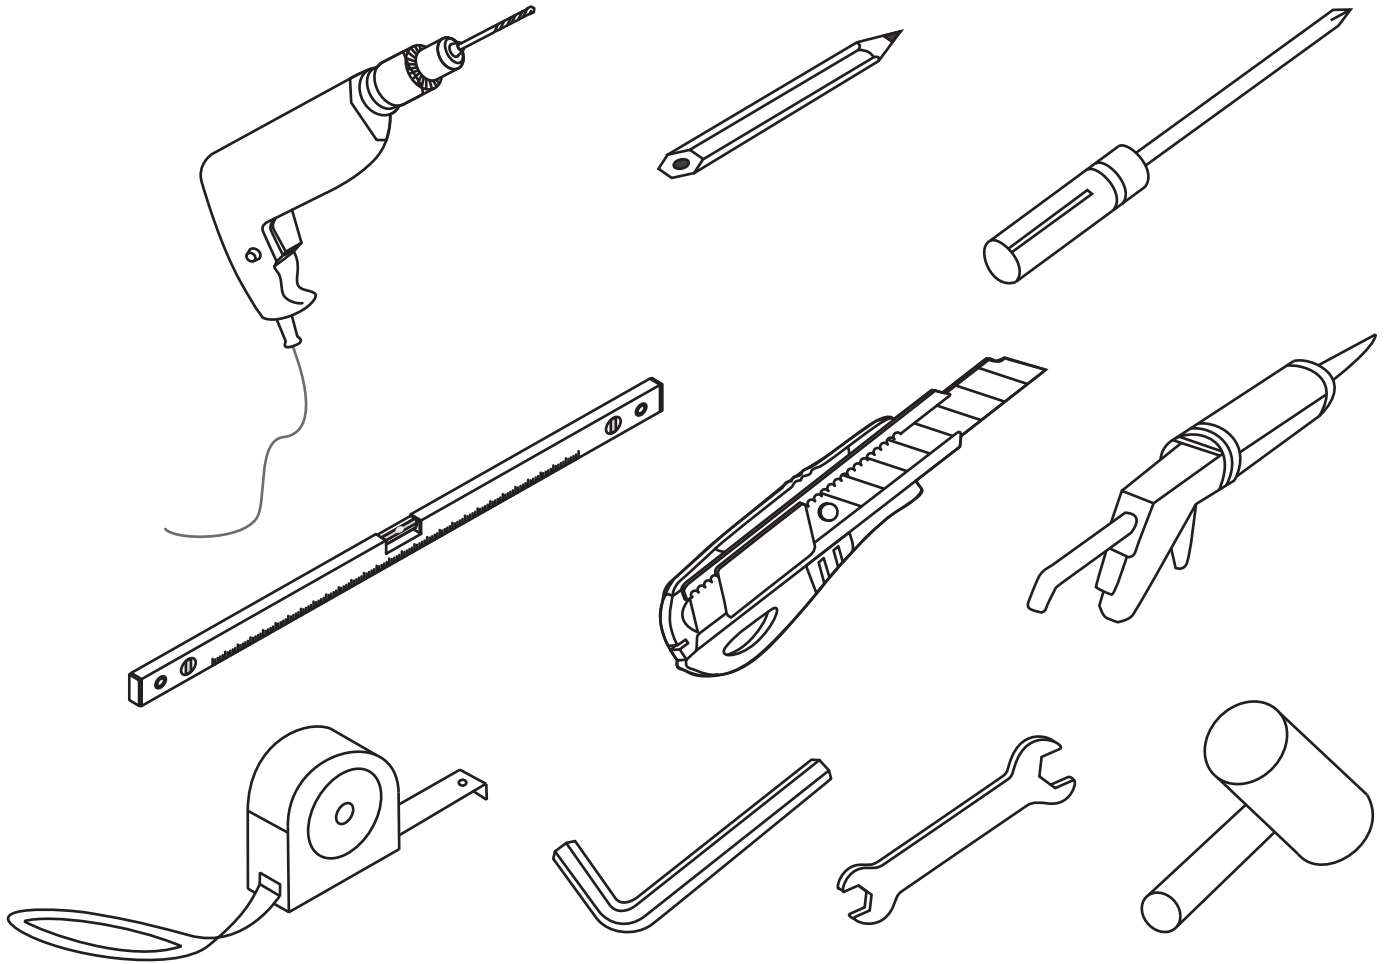

INSTALLATION MANUAL

BL-043

RoHS **CE** ISO9001:2000

BL-043

size	S1
700X1950	680-700
800X1950	780-800
900X1950	880-900
1000X1950	980-1000

1

2

3